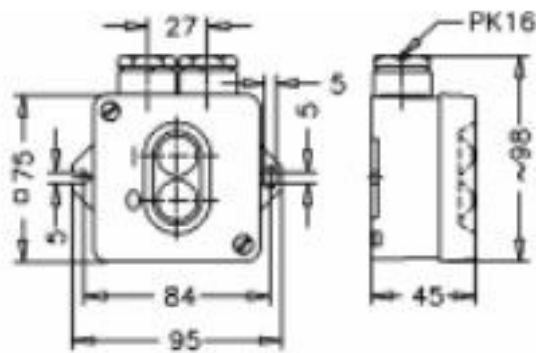

WATER-TIGHT SWITCH 97205562ST 16 A, 250 V, IP 68  
Product no: **97205562ST**

- Based on 72 282 51 / 20 059 62, Model 519 121 but now in RAL-7035 color
- Equipped with one SKINTOP type of entry (cable. diameter 10-14mm). IP68
- Box IK08
- Cover and Box RAL-7035, QN-quality
- Country Of Origin = Finland
- Water-tight rubber pushbutton. The pushbutton is protected against external impacts.
- With acid-resistant cover screws.