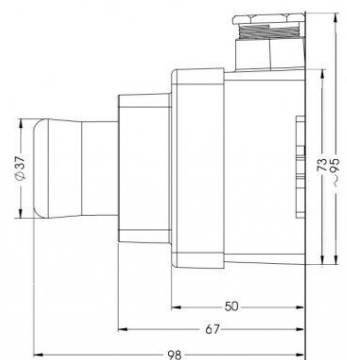

Picture of 972310016ST

Selcast Oy

Kilantie 19 (BOX 36)
10300 KARJAA (10301 KARJAA)
FINLAND
+358 19 278 5800
www.selcast.fi selcast@selcast.fi