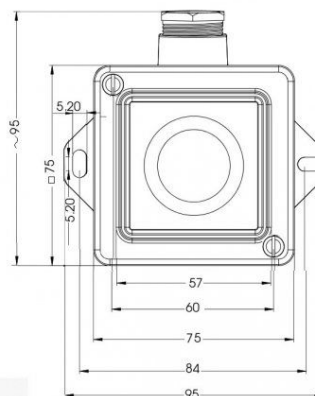

Picture of 972310016ST

23 100 15
23 100 16
23 100 17